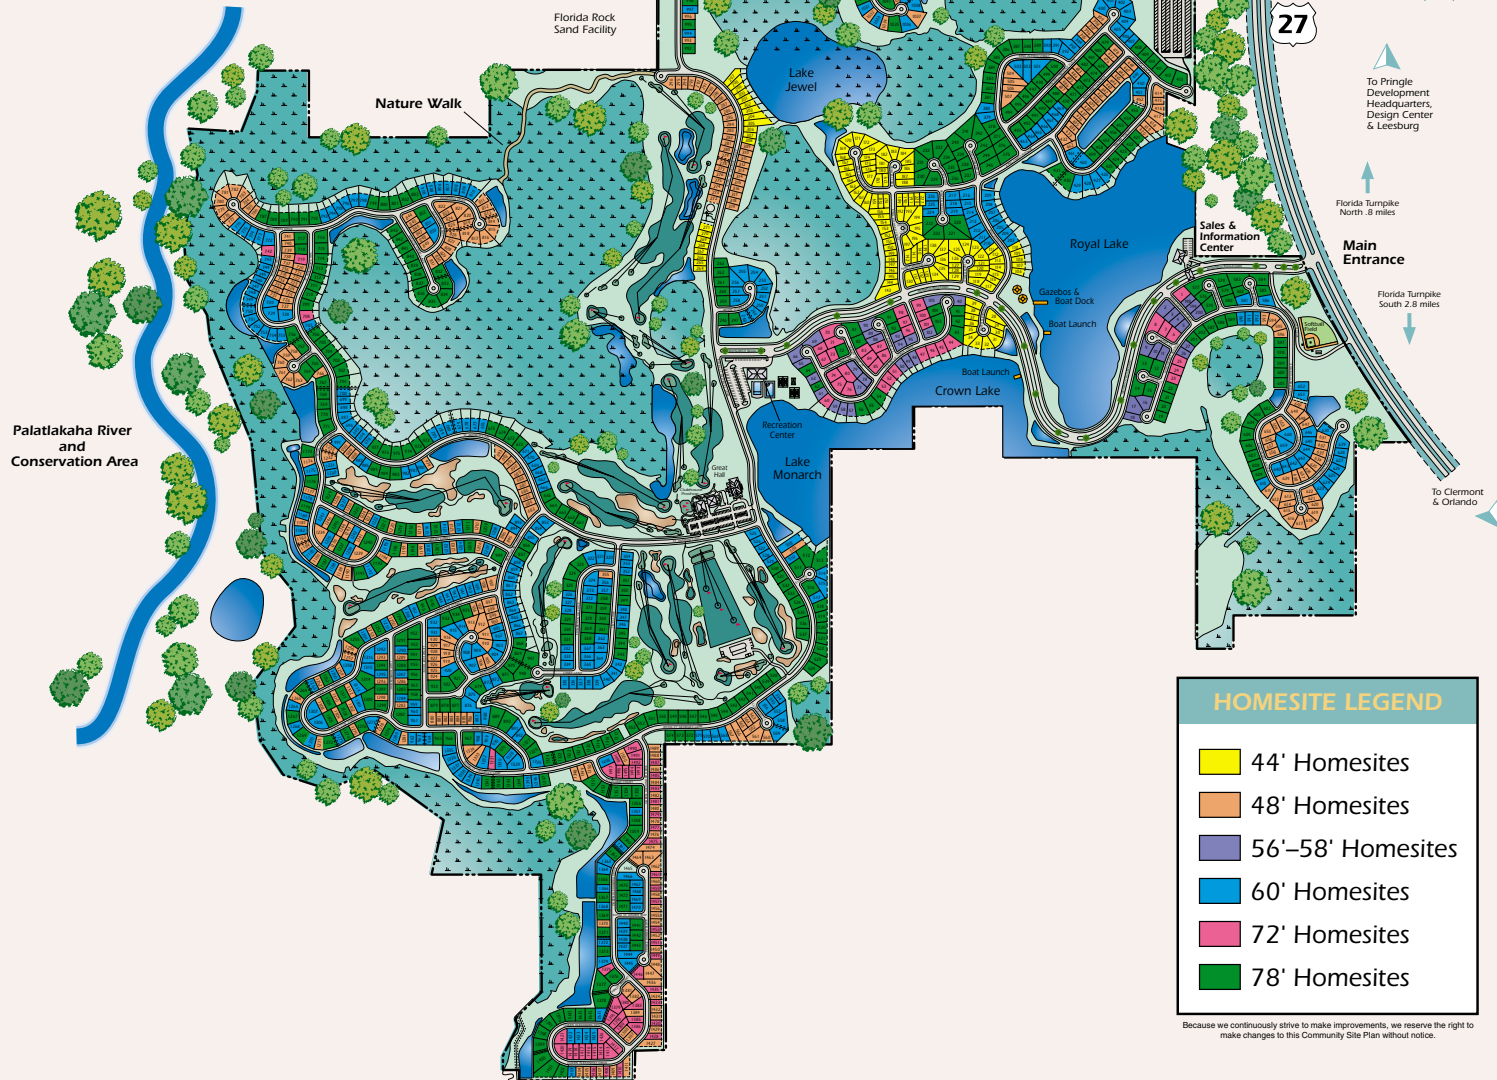

Royal Highlands

A Pringle Community

Community Site Plan

HOMESITE LEGEND

- 44' Homesites
- 48' Homesites
- 56'-58' Homesites
- 60' Homesites
- 72' Homesites
- 78' Homesites